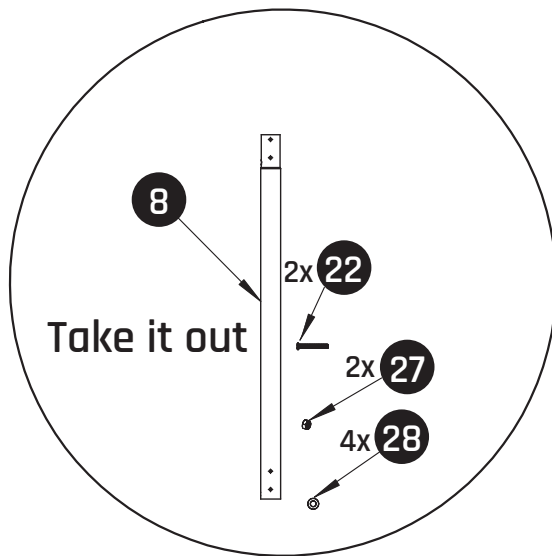

Basketball

EXIT Novastar Growable Basket

13