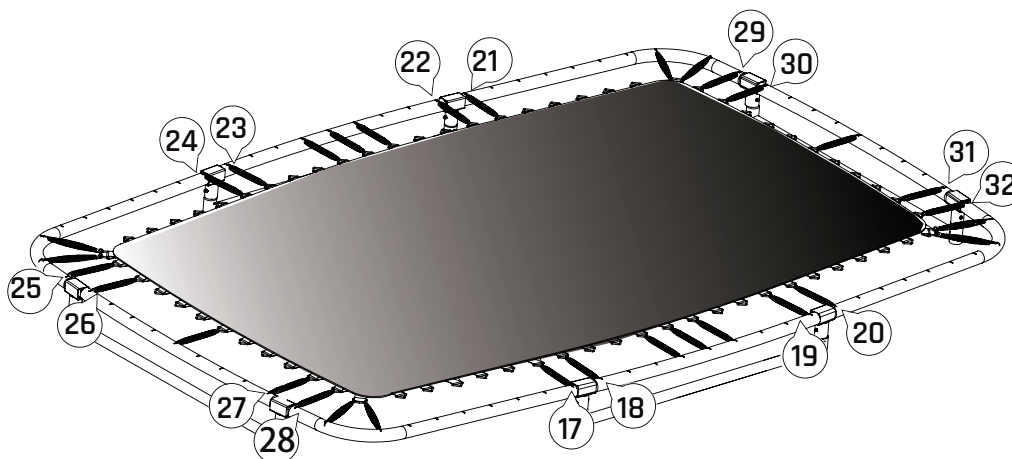

d11	d21	l11	l21
66	42	45	19

2

Sports Trampoline

EXIT Elegant Sports
214x366cm/7x12ft

3

4

5

6

Sports Trampoline

EXIT Elegant Sports
214x366cm/7x12ft

7

8

9

10

Sports Trampoline

EXIT Elegant Sports
214x366cm/7x12ft

13

Pad

15

Frame tube

Sports Trampoline

EXIT Elegant Sports
214x366cm/7x12ft

14

15