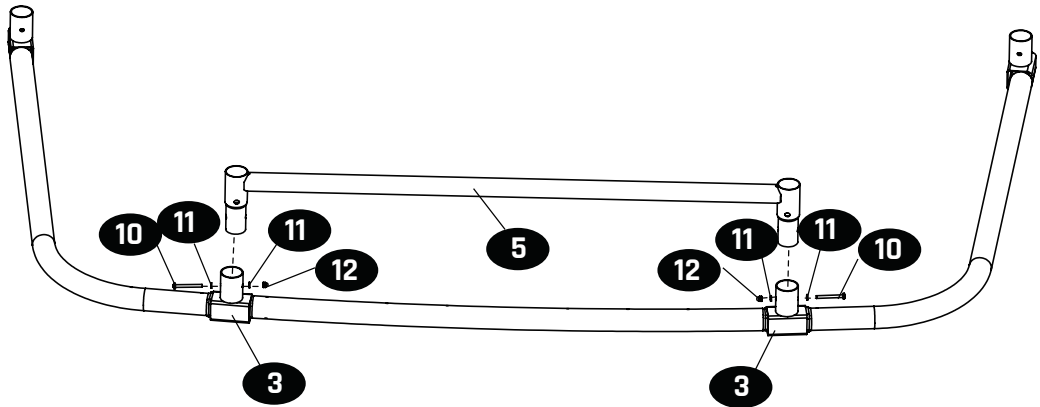

Size	Classic	Premium	Qty.
7x12ft	74.20.72.00	74.25.72.00	1X

74.95.72.00 | **1 Set**

Tools required

- Tape Measure
- Cord min. 5 meter long

1

Dimensions in CM

ΦSize (WXL)	Φpit (WXL)	D1	D2	d1	d2	d3	l1	l2	l3
7x12ft[214x366cm]	165x315cm	80	20	70	52	33	76	45	19

d11	d21	l11	l21
66	42	45	19

2

Sports Trampoline

EXIT Elegant Sports
214x366cm/7x12ft

3

4

5

6

Sports Trampoline

EXIT Elegant Sports
214x366cm/7x12ft

7

8

9

10

Sports Trampoline

EXIT Elegant Sports
214x366cm/7x12ft