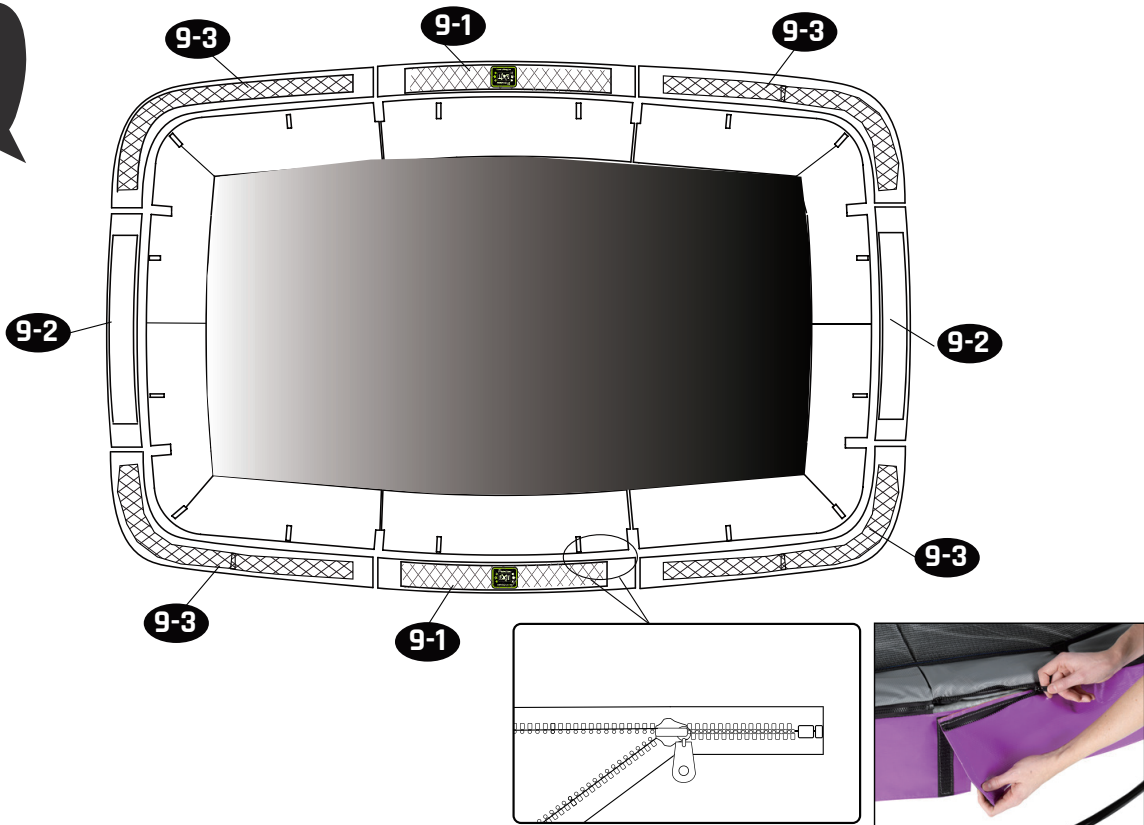

13

Pad

15

Frame tube

Sports Trampoline

EXIT Elegant Sports
214x366cm/7x12ft

14

15

16

Sports Trampoline

EXIT Elegant Sports
214x366cm/7x12ft

17

18

19

20

Sports Trampoline