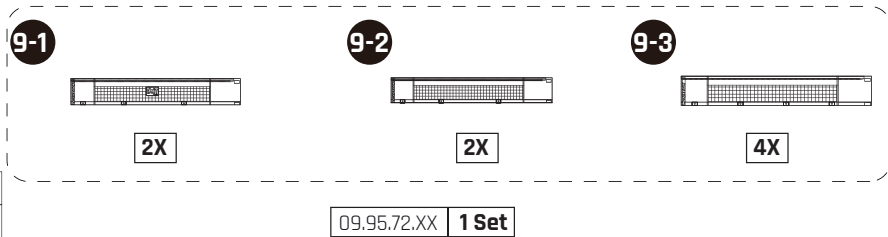

Sports Trampoline

Elegant Sports
214x366cm/7x12ft

7x12FT=214x366

Sports Trampoline

EXIT Elegant Sports
214x366cm/7x12ft

Size	Classic	Premium	Qty.
7x12ft	74.10.72.00	74.15.72.00	1X

Size	Classic	Premium	Qty.
7x12ft	74.99.17.00	74.99.21.00	76X

Size	Classic	Premium	Qty.
7x12ft	74.20.72.00	74.25.72.00	1X

74.95.72.00 | **1 Set**

Tools required

- Tape Measure
- Cord min. 5 meter long

1

Dimensions in CM

ΦSize (WXL)	Φpit (WXL)	D1	D2	d1	d2	d3	l1	l2	l3
7x12ft[214x366cm]	165x315cm	80	20	70	52	33	76	45	19

d11	d21	l11	l21
66	42	45	19

2

Sports Trampoline

EXIT Elegant Sports
214x366cm/7x12ft

3

4

5

6

Sports Trampoline

EXIT Elegant Sports
214x366cm/7x12ft

7

8

9

10

Sports Trampoline

EXIT Elegant Sports
214x366cm/7x12ft