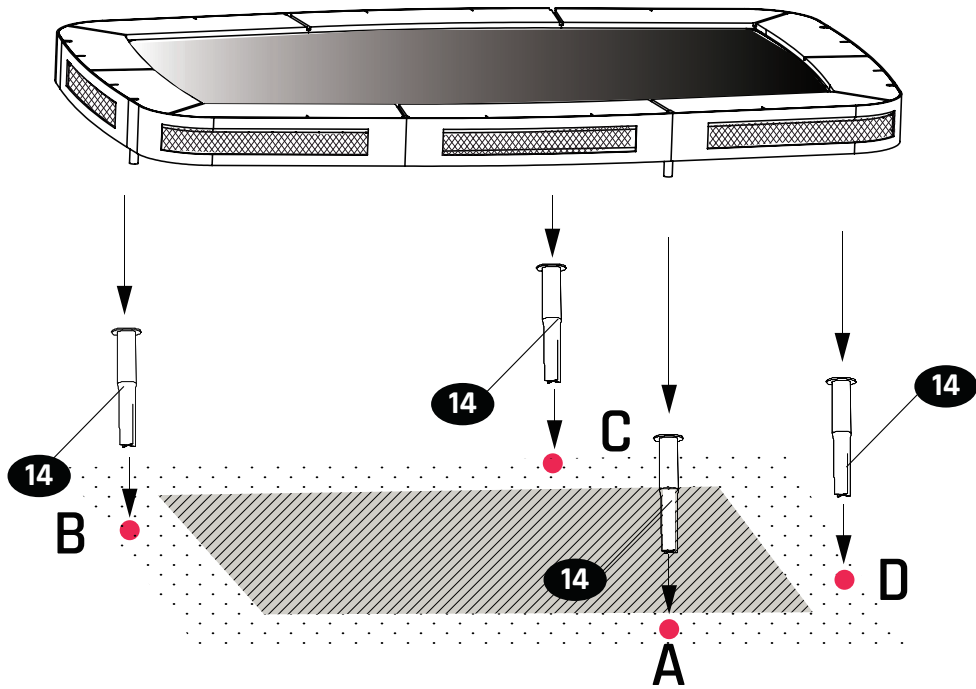

13

Pad

15

Frame tube

Sports Trampoline

EXIT Elegant Sports
214x366cm/7x12ft

14

15

16

Sports Trampoline

EXIT Elegant Sports
214x366cm/7x12ft

17

18

19

20

Sports Trampoline