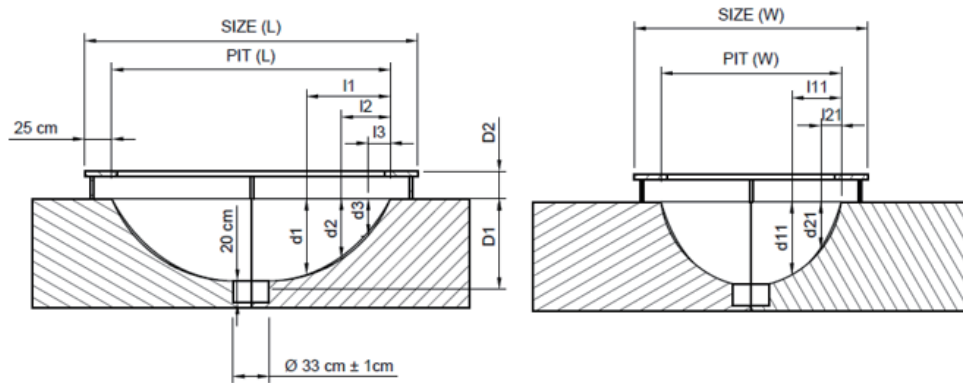

Size	Classic	Premium	Qty.
7x12ft	74.20.72.00	74.25.72.00	1X

74.95.72.00 | **1 Set**

Tools required

- Tape Measure
- Cord min. 5 meter long

1

Dimensions in CM

ΦSize (WXL)	Φpit (WXL)	D1	D2	d1	d2	d3	l1	l2	l3
7x12ft[214x366cm]	165x315cm	80	20	70	52	33	76	45	19

d11	d21	l11	l21
66	42	45	19

2

Sports Trampoline

EXIT Elegant Sports
214x366cm/7x12ft

3

4

5

6

Sports Trampoline

EXIT Elegant Sports
214x366cm/7x12ft

7

8

9

10

Sports Trampoline

EXIT Elegant Sports
214x366cm/7x12ft