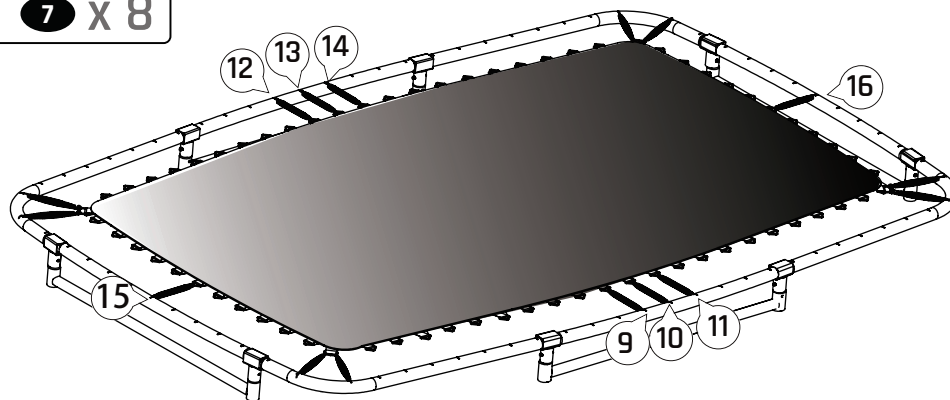

d11	d21	l11	l21
66	42	45	19

2

Sports Trampoline

EXIT Elegant Sports
214x366cm/7x12ft

3

4

5

6

Sports Trampoline

EXIT Elegant Sports
214x366cm/7x12ft

7

8

9

10

Sports Trampoline

EXIT Elegant Sports
214x366cm/7x12ft

13

Pad

15

Frame tube

Sports Trampoline

EXIT Elegant Sports
214x366cm/7x12ft

14

15