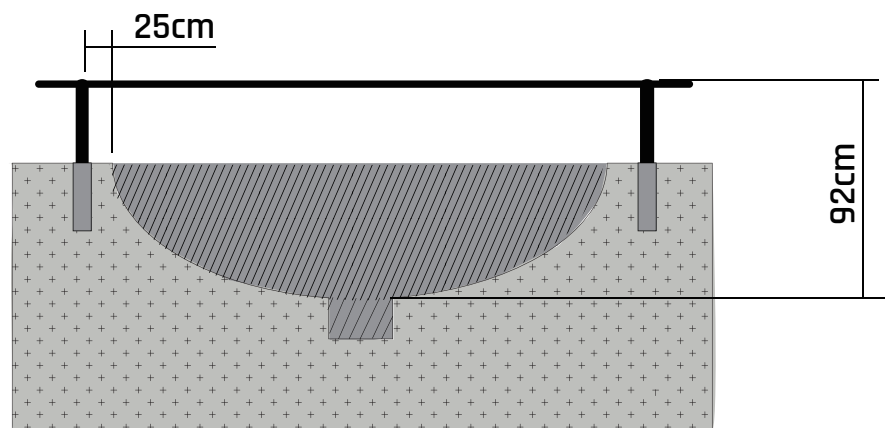

16

Sports Trampoline

EXIT Elegant Sports
214x366cm/7x12ft

17

18

19

20

Sports Trampoline