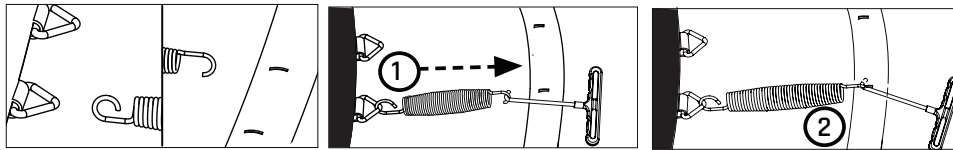

Sports Trampoline

EXIT Elegant Sports
214x366cm/7x12ft

7