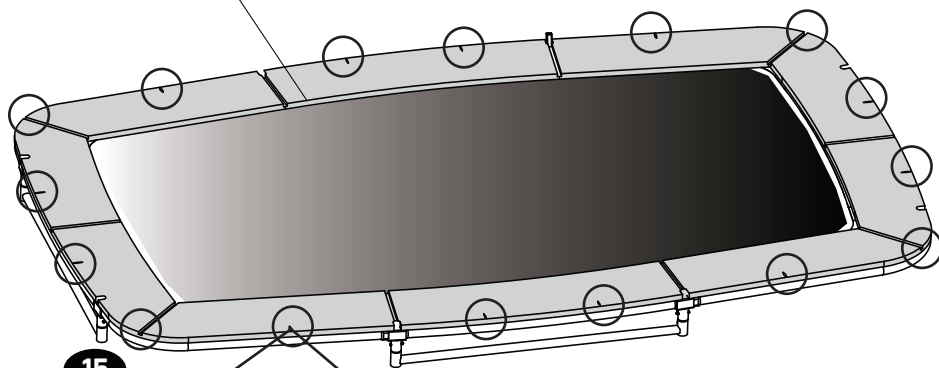

Sports Trampoline

EXIT Elegant Sports
214x366cm/7x12ft

7

8

9

10

Sports Trampoline

EXIT Elegant Sports
214x366cm/7x12ft

13

Pad

15

Frame tube

Sports Trampoline

EXIT Elegant Sports
214x366cm/7x12ft

14

15