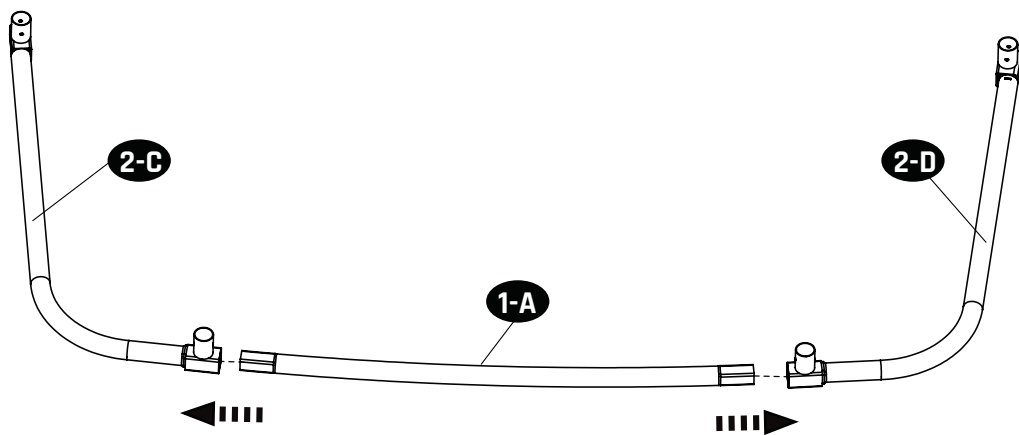

Size	Classic	Premium	Qty.
7x12ft	74.20.72.00	74.25.72.00	1X

74.95.72.00 | **1 Set**

Tools required

- Tape Measure
- Cord min. 5 meter long

1

Dimensions in CM

ΦSize (WXL)	Φpit (WXL)	D1	D2	d1	d2	d3	l1	l2	l3
7x12ft[214x366cm]	165x315cm	80	20	70	52	33	76	45	19

d11	d21	l11	l21
66	42	45	19

2

Sports Trampoline

EXIT Elegant Sports
214x366cm/7x12ft

3

4

5

6

Sports Trampoline

EXIT Elegant Sports
214x366cm/7x12ft

7

8

9

10

Sports Trampoline

EXIT Elegant Sports
214x366cm/7x12ft