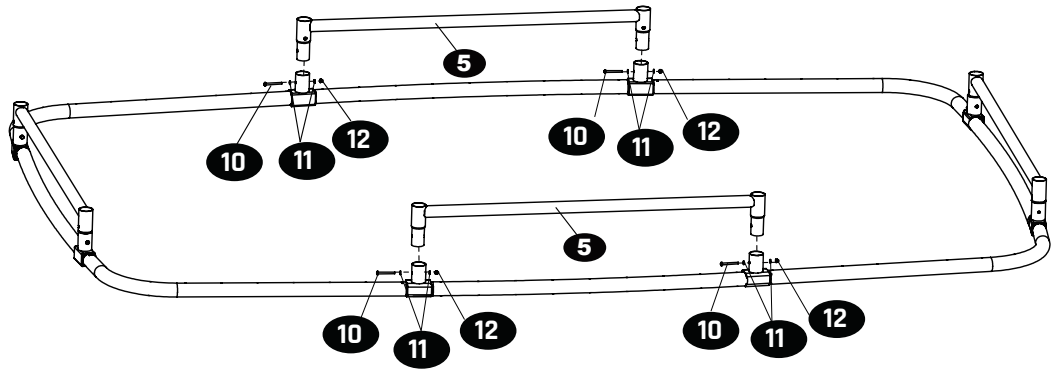

Size	Classic	Premium	Qty.
7x12ft	74.20.72.00	74.25.72.00	1X

74.95.72.00 | **1 Set**

Tools required

- Tape Measure
- Cord min. 5 meter long

1

Dimensions in CM

ΦSize (WXL)	Φpit (WXL)	D1	D2	d1	d2	d3	l1	l2	l3
7x12ft[214x366cm]	165x315cm	80	20	70	52	33	76	45	19

d11	d21	l11	l21
66	42	45	19

2

Sports Trampoline

EXIT Elegant Sports
214x366cm/7x12ft

3

4

5

6

Sports Trampoline

EXIT Elegant Sports
214x366cm/7x12ft

7

8

9

10

Sports Trampoline

EXIT Elegant Sports
214x366cm/7x12ft

13

Pad

15

Frame tube

Sports Trampoline

EXIT Elegant Sports
214x366cm/7x12ft

14

15