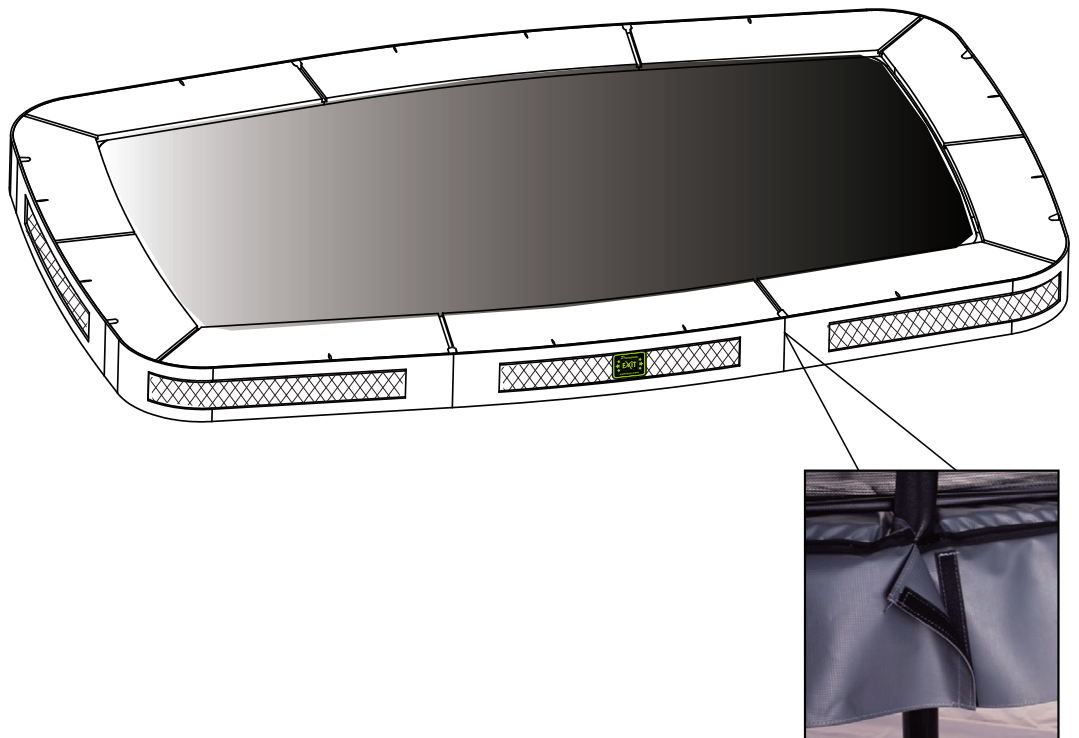

13

Pad

15

Frame tube

Sports Trampoline

EXIT Elegant Sports
214x366cm/7x12ft

14

15

16

Sports Trampoline

EXIT Elegant Sports
214x366cm/7x12ft

17

18

19

20

Sports Trampoline