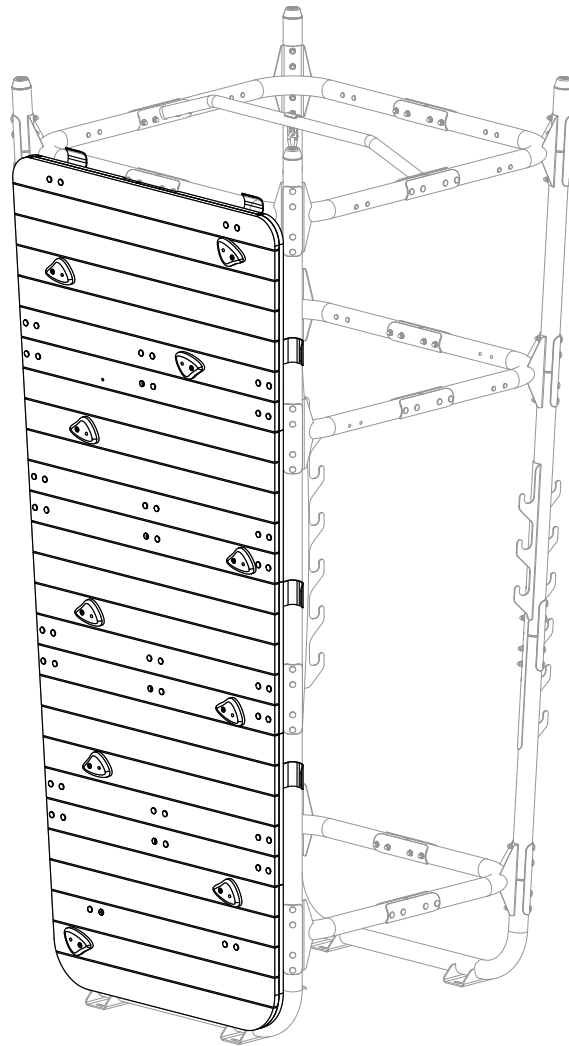

GetSet

EXIT GetSet Climbing Wall PS

 **WARNING**
CHOKING HAZARD
small parts
Adult assembly required
retain for future reference

1

A

61.90.21.00 1X

B

61.90.21.10 1X

C

61.90.21.20 1X

D

61.90.21.30 1X

E

61.90.21.40 1X

2

M8x45mm

M8x45mm 48X

3

M8 72X

4

x12

54.90.21.10 1X

5

M8x50mm