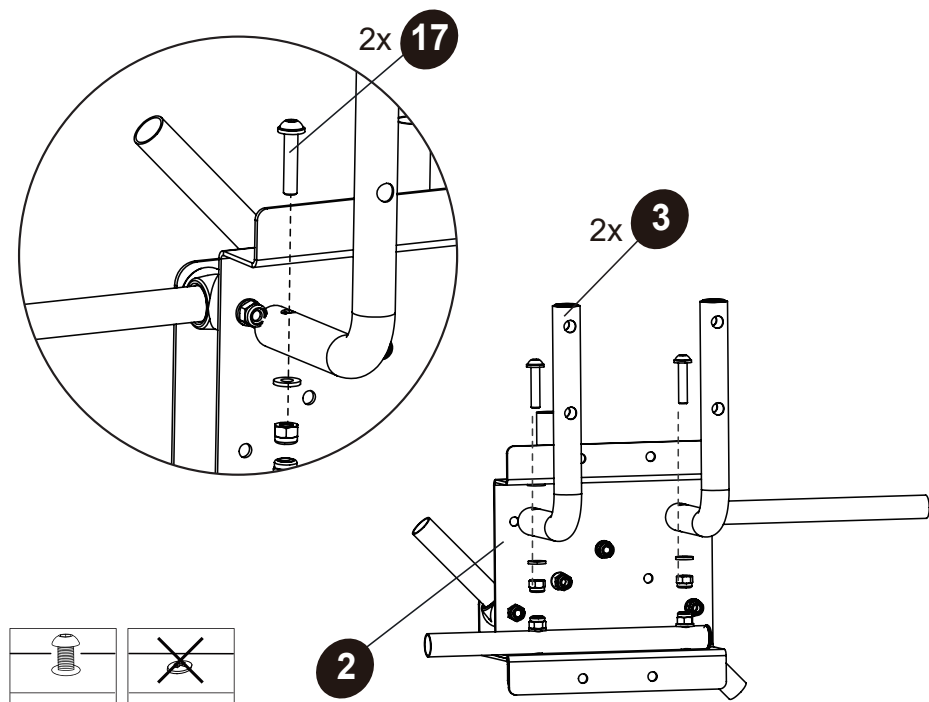

16

1X

TOOLS

17

M6X30mm
4X

PD1033

PD1907

* Swimming Pool Dome 2.2x1.5m

** Swimming Pool Dome 3x2m

1

The Angle of the leg $>10^\circ$

2

Pool Dome

EXIT Pool Dome 220x150/300x200

3

φ32-φ40	→	φ12xφ8x16mm
φ40-φ48	→	φ12xφ8x7.5mm
φ48-φ52	→	None