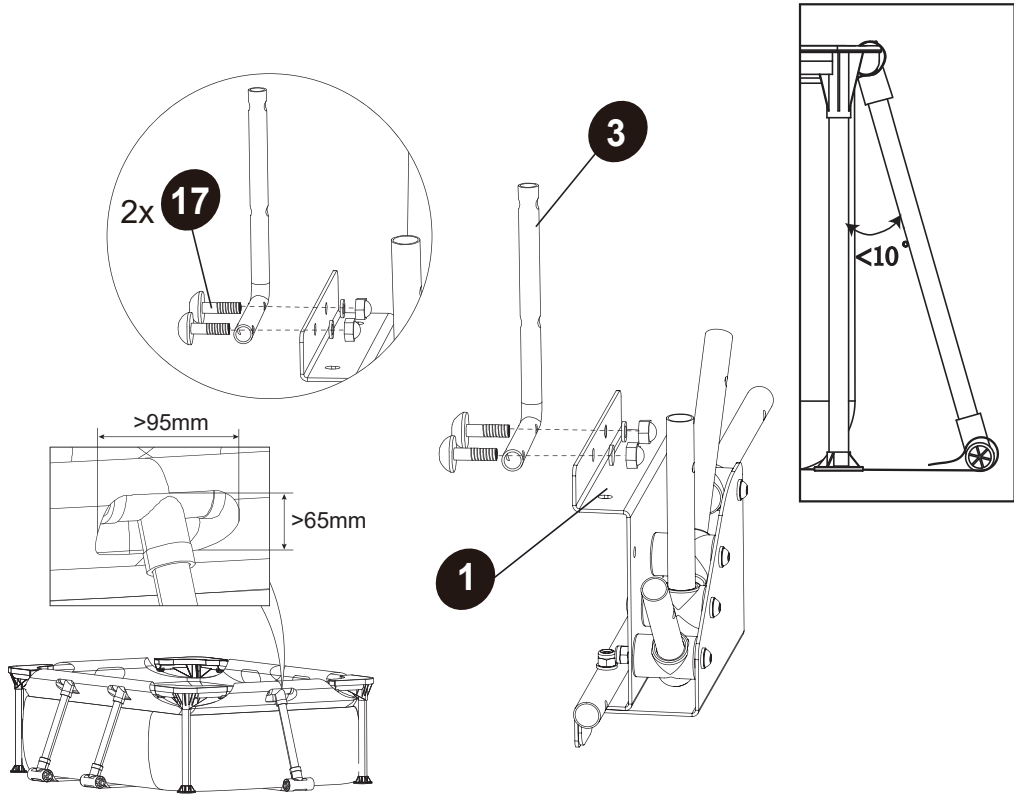

** Swimming Pool Dome 3x2m

1

The Angle of the leg $>10^\circ$

2

Pool Dome

EXIT Pool Dome 220x150/300x200

3

φ32-φ40	→	φ12xφ8x16mm
φ40-φ48	→	φ12xφ8x7.5mm
φ48-φ52	→	None

5

The Angle of the leg $< 10^\circ$

6

Pool Dome

EXIT Pool Dome 220x150/300x200

7

8

9