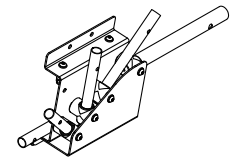

Pool Dome

EXIT Pool Dome 220x150/300x200

3

φ32-φ40	→	φ12xφ8x16mm
φ40-φ48	→	φ12xφ8x7.5mm
φ48-φ52	→	None

1

PF5004

2

PF5005

4

2x

14

13