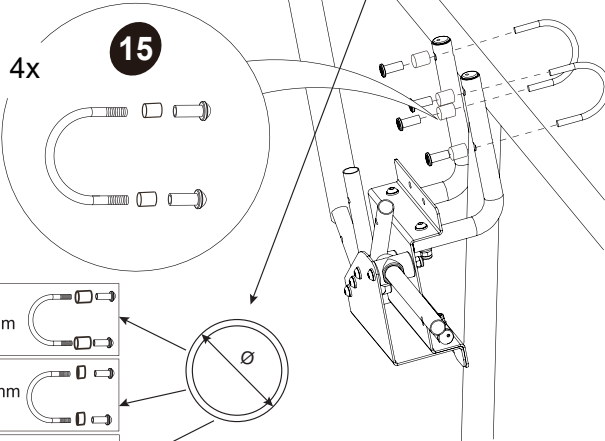

** Swimming Pool Dome 3x2m

1

The Angle of the leg $>10^\circ$

2

Pool Dome

EXIT Pool Dome 220x150/300x200

3

φ32-φ40	→	φ12xφ8x16mm
φ40-φ48	→	φ12xφ8x7.5mm
φ48-φ52	→	None