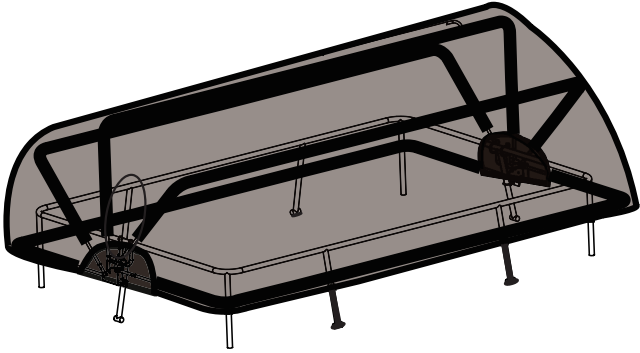

Pool Dome

EXIT Pool Dome 220x150/300x200

 **WARNING**
CHOKING HAZARD
small parts
Adult assembly required
retain for future reference

EXIT Pool Dome 220x150/300x200

Pool Dome

EXIT Pool Dome 220x150/300x200

1