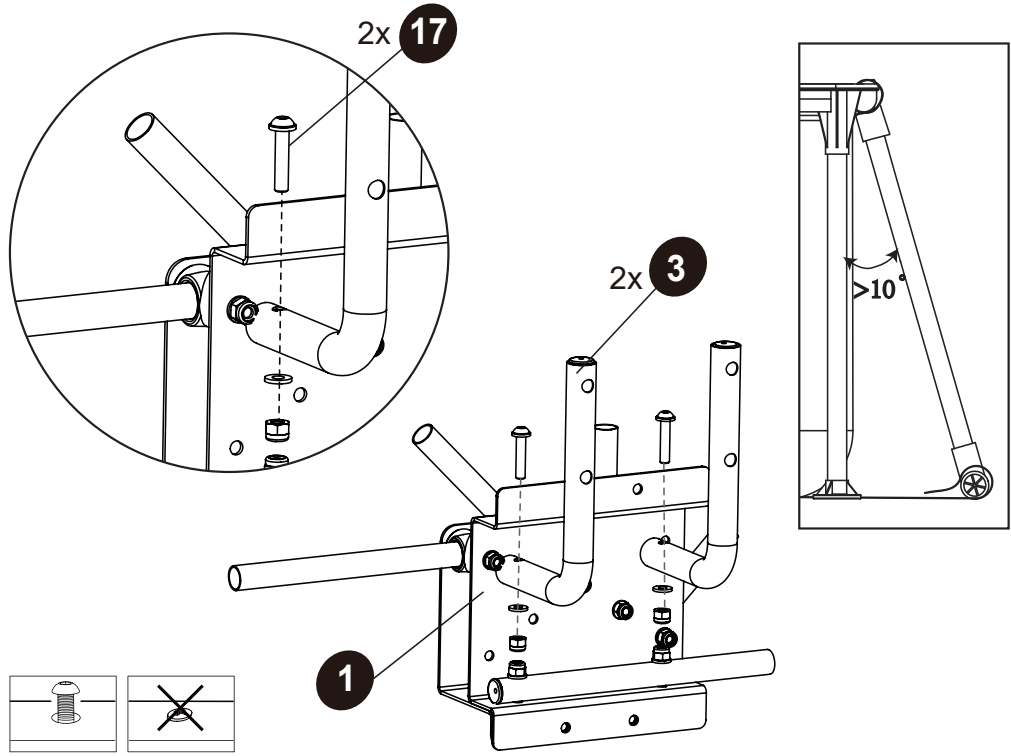

16

1X

TOOLS

17

M6X30mm
4X

PD1033

PD1907

* Swimming Pool Dome 2.2x1.5m

** Swimming Pool Dome 3x2m

1

The Angle of the leg $>10^\circ$

2

Pool Dome

EXIT Pool Dome 220x150/300x200

3

φ32-φ40	→	φ12xφ8x16mm
φ40-φ48	→	φ12xφ8x7.5mm
φ48-φ52	→	None