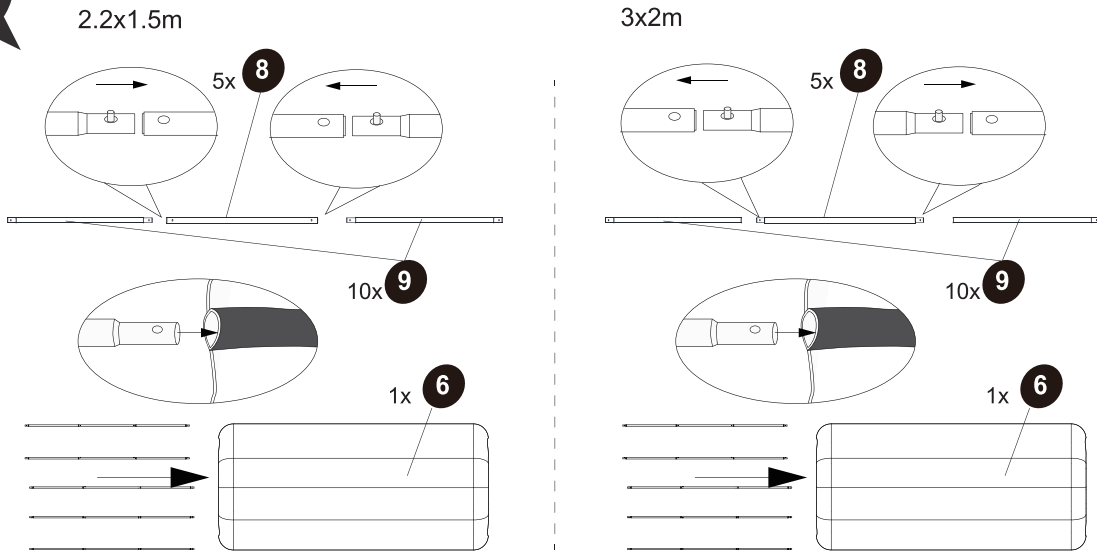

** Swimming Pool Dome 3x2m

1

The Angle of the leg $>10^\circ$

2

Pool Dome

EXIT Pool Dome 220x150/300x200

3

φ32-φ40	→	φ12xφ8x16mm
φ40-φ48	→	φ12xφ8x7.5mm
φ48-φ52	→	None

5

The Angle of the leg $< 10^\circ$

6

Pool Dome

EXIT Pool Dome 220x150/300x200

7

8

9

10

Pool Dome

EXIT Pool Dome 220x150/300x200

11

12

13

11

x4