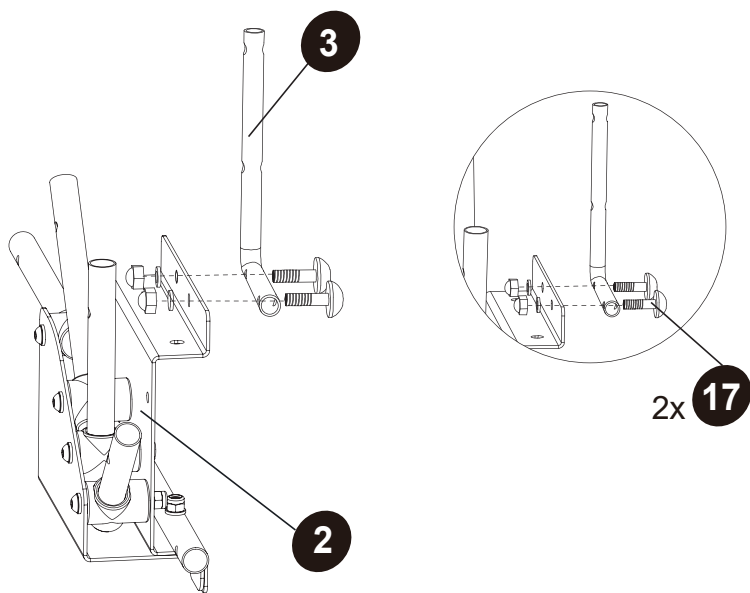

** Swimming Pool Dome 3x2m

1

The Angle of the leg $>10^\circ$

2

Pool Dome

EXIT Pool Dome 220x150/300x200

3

φ32-φ40	→	φ12xφ8x16mm
φ40-φ48	→	φ12xφ8x7.5mm
φ48-φ52	→	None

5

The Angle of the leg $< 10^\circ$

6

Pool Dome

EXIT Pool Dome 220x150/300x200

7

8

9