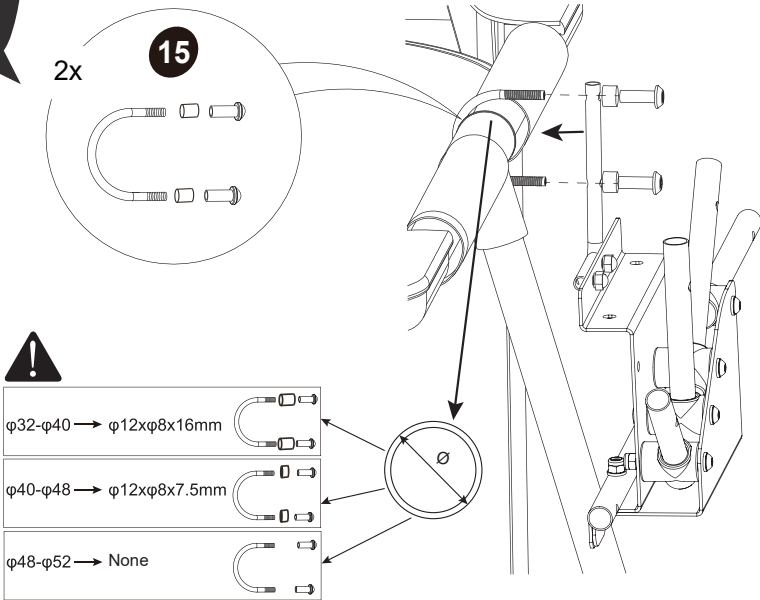

** Swimming Pool Dome 3x2m

1

The Angle of the leg $>10^\circ$

2

Pool Dome

EXIT Pool Dome 220x150/300x200

3

φ32-φ40	→	φ12xφ8x16mm
φ40-φ48	→	φ12xφ8x7.5mm
φ48-φ52	→	None

5

The Angle of the leg $< 10^\circ$

6

Pool Dome

EXIT Pool Dome 220x150/300x200

7

8

9

10

Pool Dome

EXIT Pool Dome 220x150/300x200

11

12

13

11

x4