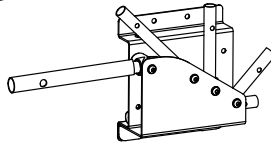

Pool Dome

EXIT Pool Dome 220x150/300x200

1

1X

PF5004

2

1X

PF5005

3

$<10^\circ$ 2X

$>10^\circ$ 4X

PD1036

4

* $\Phi 16 \times 788 \text{mm}$
** $\Phi 16 \times 938 \text{mm}$
*10X
**8X

PD1061*
PD1037**

5

** $\Phi 16 \times 973 \text{mm}$
2X

PD1038**

6

1X

PD1062*
PD1039**

7

2X

PD1063*
PD1040**

8

* $\Phi 16 \times 786 \text{mm}$

** $\Phi 16 \times 1057 \text{mm}$
5X

PD1064*
PD1041**

9

* $\Phi 16 \times 790 \text{mm}$

** $\Phi 16 \times 1054 \text{mm}$
10X

PD1065*
PD1042**

10

1500mm
8X

PF1008

11

4X

PF1009

12

4X

PD1114

PD1905

13

2X

PD1043

14

M6XR25
2X

PD1030

15

M6XR30
4X

PD1115

16

1X

TOOLS

17

M6X30mm
4X

PD1033

PD1907

* Swimming Pool Dome 2.2x1.5m

** Swimming Pool Dome 3x2m