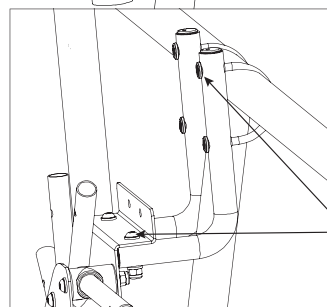

** Swimming Pool Dome 3x2m

1

The Angle of the leg $>10^\circ$

2

Pool Dome

EXIT Pool Dome 220x150/300x200

3

φ32-φ40	→	φ12xφ8x16mm
φ40-φ48	→	φ12xφ8x7.5mm
φ48-φ52	→	None

5

The Angle of the leg $< 10^\circ$

6

Pool Dome

EXIT Pool Dome 220x150/300x200

7

8

9