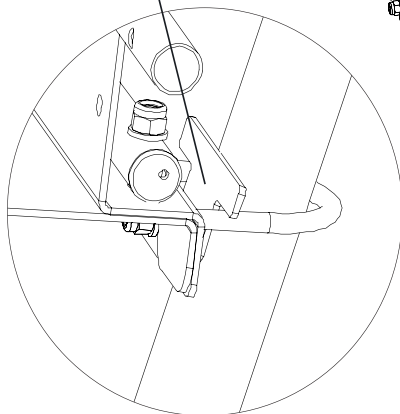

** Swimming Pool Dome 3x2m

1

The Angle of the leg $>10^\circ$

2

Pool Dome

EXIT Pool Dome 220x150/300x200

3

φ32-φ40	→	φ12xφ8x16mm
φ40-φ48	→	φ12xφ8x7.5mm
φ48-φ52	→	None

5

The Angle of the leg $< 10^\circ$

6

Pool Dome

EXIT Pool Dome 220x150/300x200

7

8

9