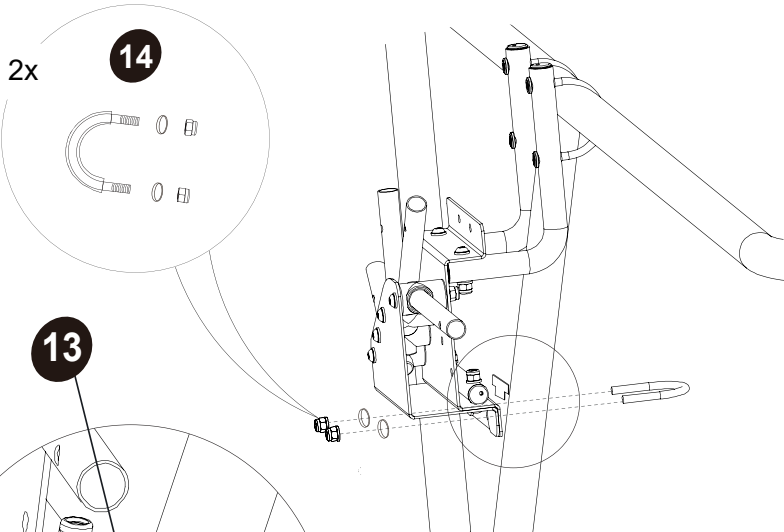

Pool Dome

EXIT Pool Dome 220x150/300x200

3

φ32-φ40	→	φ12xφ8x16mm
φ40-φ48	→	φ12xφ8x7.5mm
φ48-φ52	→	None

1

PF5004

2

PF5005

4

2x

14

13