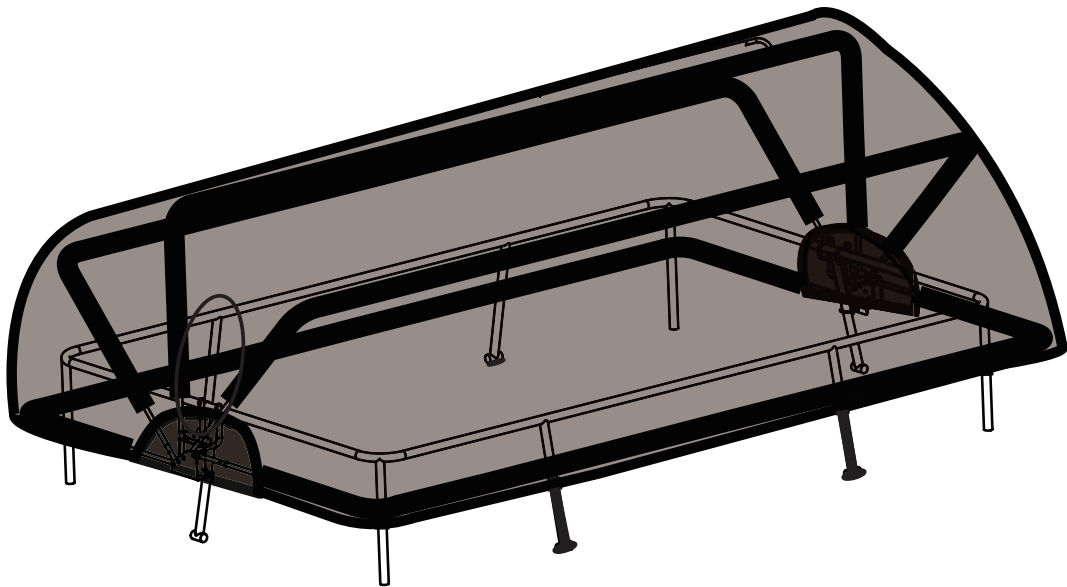

Pool Dome

EXIT Pool Dome 220x150/300x200

 **WARNING**
CHOKING HAZARD
small parts
Adult assembly required
retain for future reference

EXIT Pool Dome 220x150/300x200

Pool Dome

EXIT Pool Dome 220x150/300x200

1