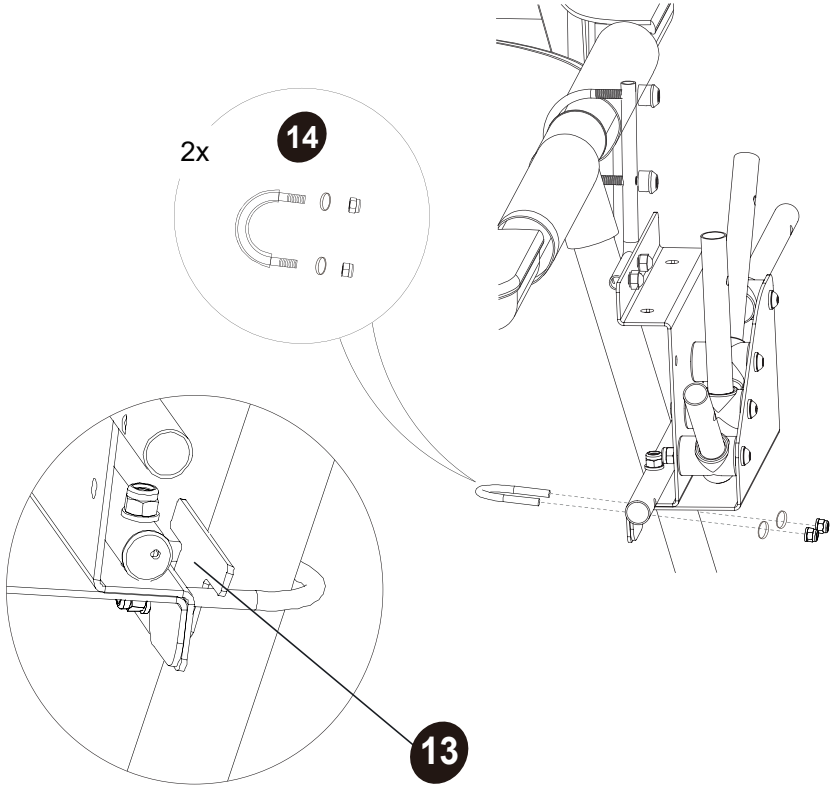

** Swimming Pool Dome 3x2m

1

The Angle of the leg $>10^\circ$

2

Pool Dome

EXIT Pool Dome 220x150/300x200

3

φ32-φ40	→	φ12xφ8x16mm
φ40-φ48	→	φ12xφ8x7.5mm
φ48-φ52	→	None

5

The Angle of the leg $< 10^\circ$

6

Pool Dome

EXIT Pool Dome 220x150/300x200

7

8

9

10

Pool Dome

EXIT Pool Dome 220x150/300x200

11

12

13

11

x4