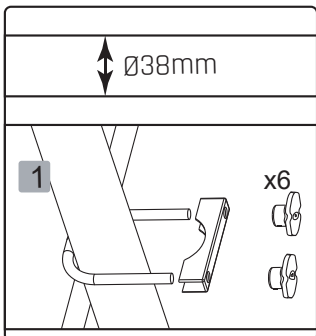

Pool Dome

EXIT Pool Dome Universal 400x200

13

14

15

6x 16

16

4x 15

x4

4x 17

15/16

17

15/16

17

x4

17