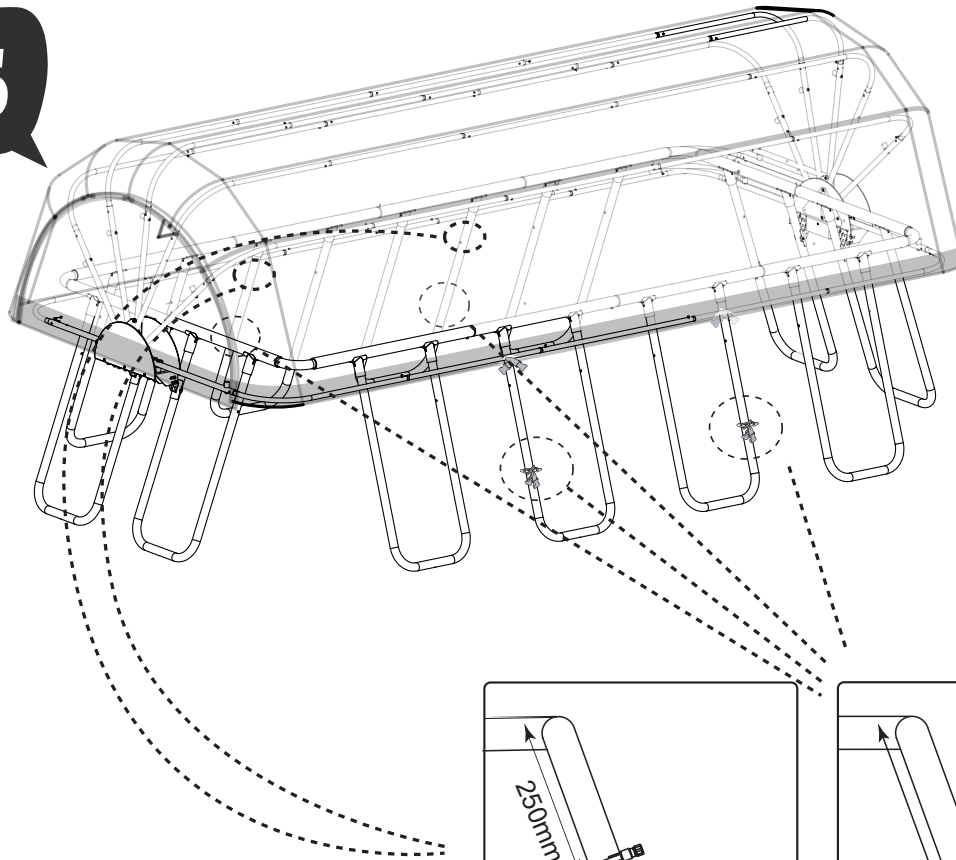

Pool Dome

EXIT Pool Dome Universal 400x200

13

14

15

6x 16

16

4x 15

x4

4x 17

15/16

17

15/16

17

x4

17