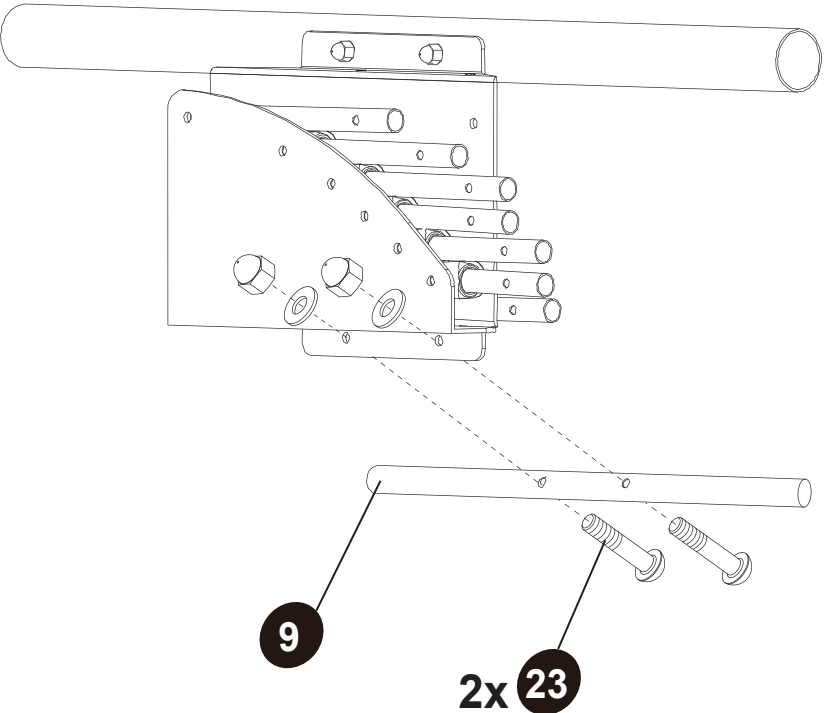

28X

75.42.80.10 1X

1

2

3

4

5

6

7

8

9

Pool Dome

EXIT Pool Dome Universal 400x200

10

11

12