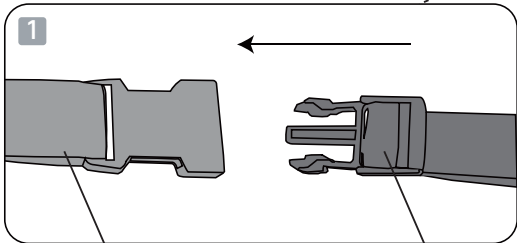

15/16

17

15/16

17

x4