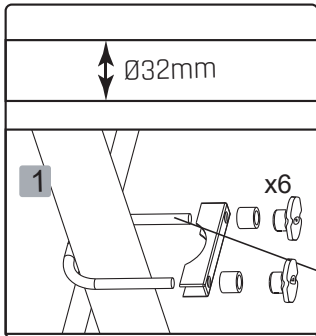

Pool Dome

EXIT Pool Dome Universal 400x200

13

14

15

6x 16

16

4x 15

x4

4x 17

15/16

17

15/16

17

x4

17