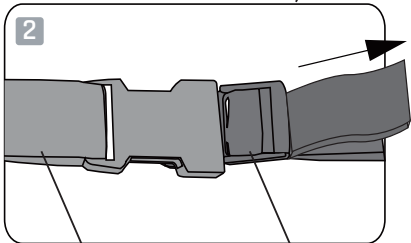

15/16

17

15/16

17

x4