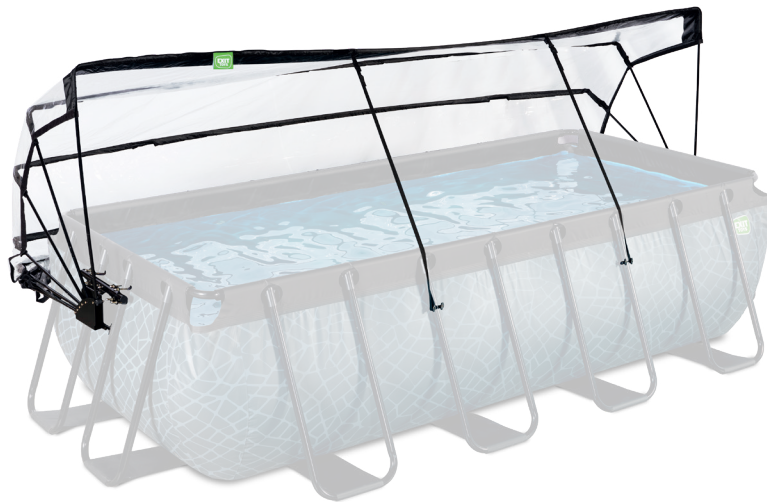

Pool Dome

EXIT Pool Dome Universal 400x200

 **WARNING**
CHOKING HAZARD
small parts
Adult assembly required
retain for future reference

EXIT Pool Dome Universal 400x200

Pool Dome

EXIT Pool Dome Universal 400x200