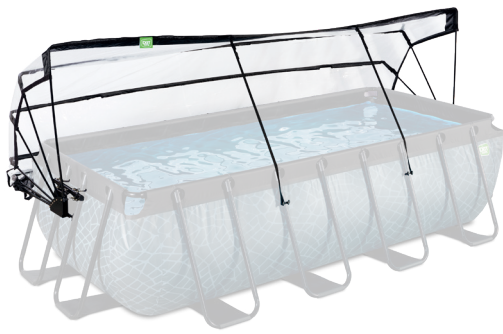

Pool Dome

EXIT Pool Dome Universal 400x200

 **WARNING**
CHOKING HAZARD
small parts
Adult assembly required
retain for future reference

EXIT Pool Dome Universal 400x200

Pool Dome

EXIT Pool Dome Universal 400x200