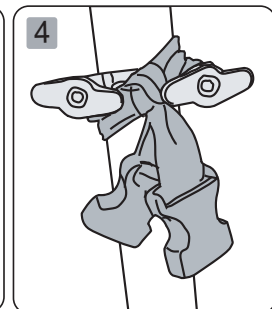

Pool Dome

EXIT Pool Dome Universal 400x200

13

14

15

6x 16

16

4x 15