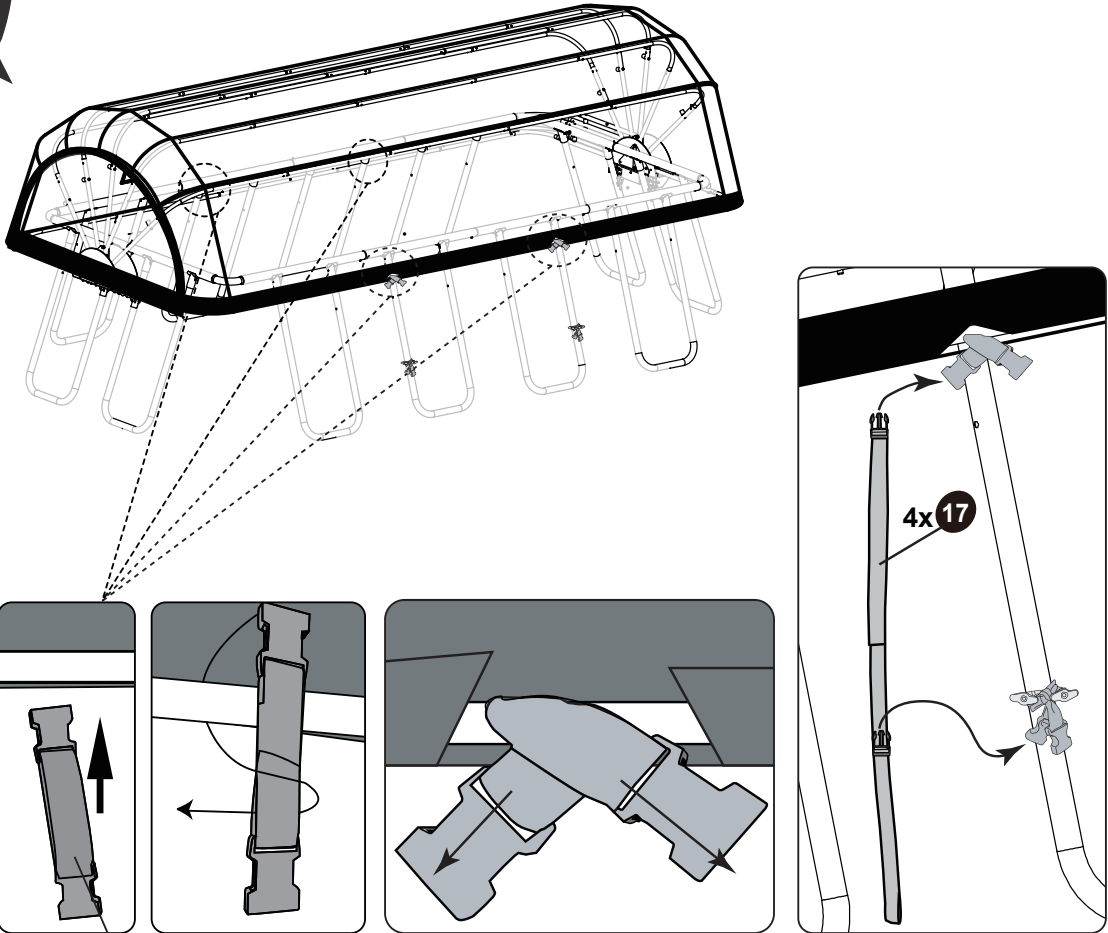

Pool Dome

EXIT Pool Dome Universal 400x200

13

14

15

6x 16

16

4x 15

x4

4x 17

15/16

17

15/16

17

x4

17