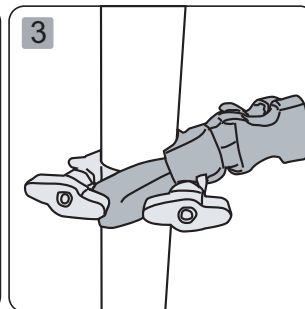

Pool Dome

EXIT Pool Dome Universal 400x200

13

14

15

6x 16

16

4x 15