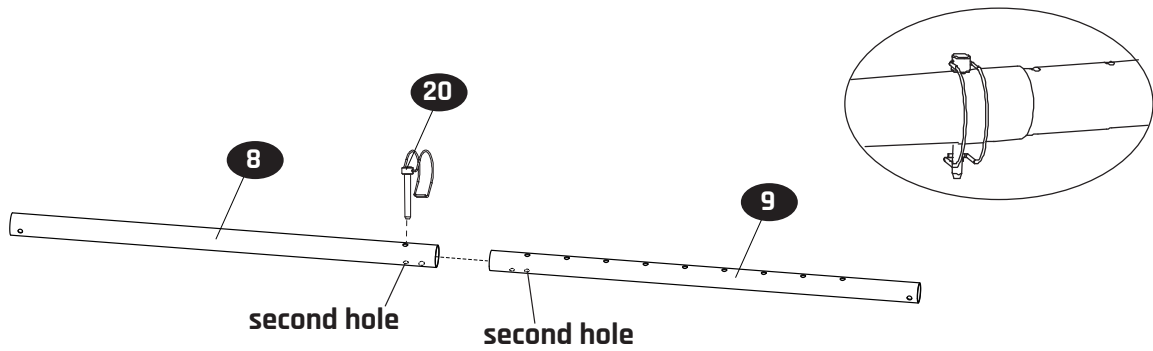

11	
M8X65	2X
13	
M8	2X
12	
MB Plastic Washer	4X

6

Part.Nr.	Qty
6	1

7

Part.Nr.	Qty
8	1
9	1
20	1

8

Rebounder

EXIT Multisport L