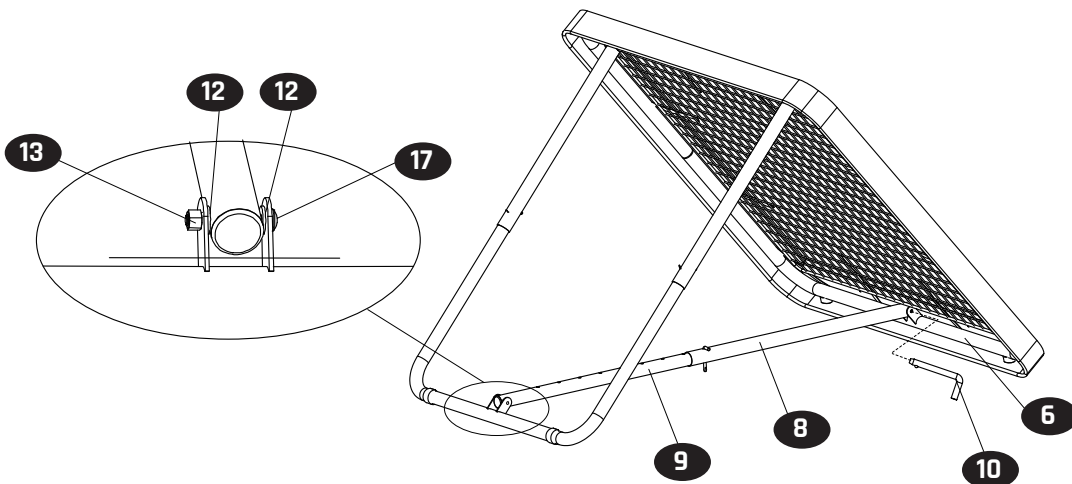

11	
M8X65	2X
13	
M8	2X
12	
MB Plastic Washer	4X

6

Part.Nr.	Qty
6	1

7

Part.Nr.	Qty
8	1
9	1
20	1

8

Rebounder

EXIT Multisport L