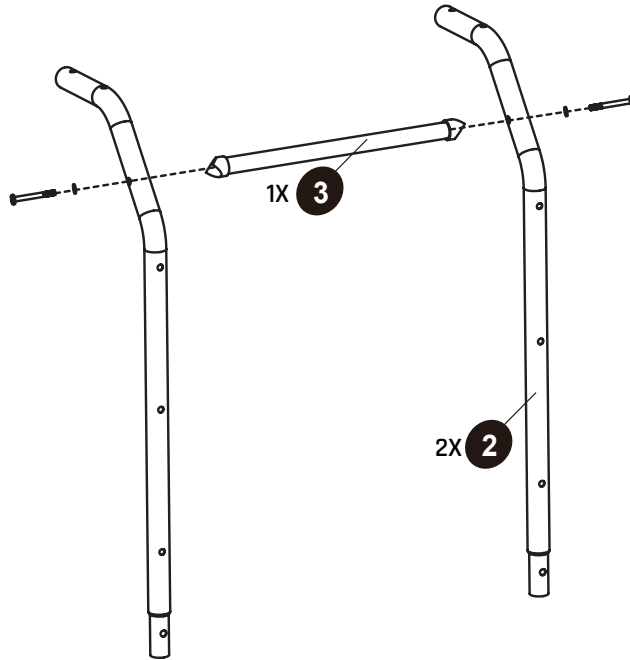

EXIT My First Slide

EXIT My First Slide

EXIT My First Slide

- 1  69.48.21.02 1X
- 2  69.48.21.04 2X*
- 3  69.48.21.06 1X
- 4  69.48.21.03 2X
- 5  69.48.21.01 2X
- 6  69.48.21.05 1X
- 7  69.48.21.80 2X

- 8  Ring 8X
 - 9  M6*55 4X
 - 10  M6*45 4X
 - 11  M6*42 4X
 - 12  M6*32 2X
 - 13  M6 Locking nut 8X
 - 14  Tool 1X
 - 15  Tool 1X
- 69.48.21.90 1X

* BOX REFERENCE: XX.XXX
 PRODUCTION ID: XXX XXX

1

8 X2  $\varnothing 6$
9 X2  M6x55
14 

2

EXIT My First Slide

3

4

5

6

7

- | | | | |
|--------------|--|--------------|---|
| 12 X2 |  | 13 X2 |  |
| | M6x32 | | M6 |
| 14 |  | 15 |  |

8

www.exittoys.com

Contact Information:

Dutch Toys Group B.V.
Edisonstraat 83
7006 RB Doetinchem, The Netherlands