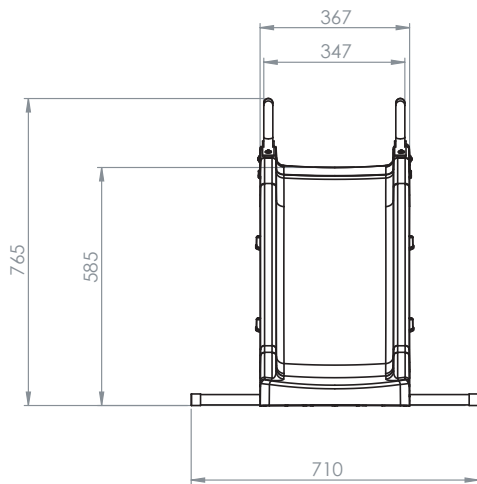

EXIT My First Slide

EXIT My First Slide

EXIT My First Slide

- 1  69.48.21.02 1X
- 2  69.48.21.04 2X*
- 3  69.48.21.06 1X
- 4  69.48.21.03 2X
- 5  69.48.21.01 2X
- 6  69.48.21.05 1X
- 7  69.48.21.80 2X

- 8  Ring 8X
 - 9  M6*55 4X
 - 10  M6*45 4X
 - 11  M6*42 4X
 - 12  M6*32 2X
 - 13  M6 Locking nut 8X
 - 14  Tool 1X
 - 15  Tool 1X
- 69.48.21.90 1X

* BOX REFERENCE: XX.XXX
 PRODUCTION ID: XXX XXX

1

8 X2  $\varnothing 6$
9 X2  M6x55
14 

2

EXIT My First Slide

3

4

5

6

7

- | | | | |
|--------------|--|--------------|---|
| 12 X2 |  | 13 X2 |  |
| | M6x32 | | M6 |
| 14 |  | 15 |  |

8

www.exittoys.com

Contact Information:

Dutch Toys Group B.V.
Edisonstraat 83
7006 RB Doetinchem, The Netherlands