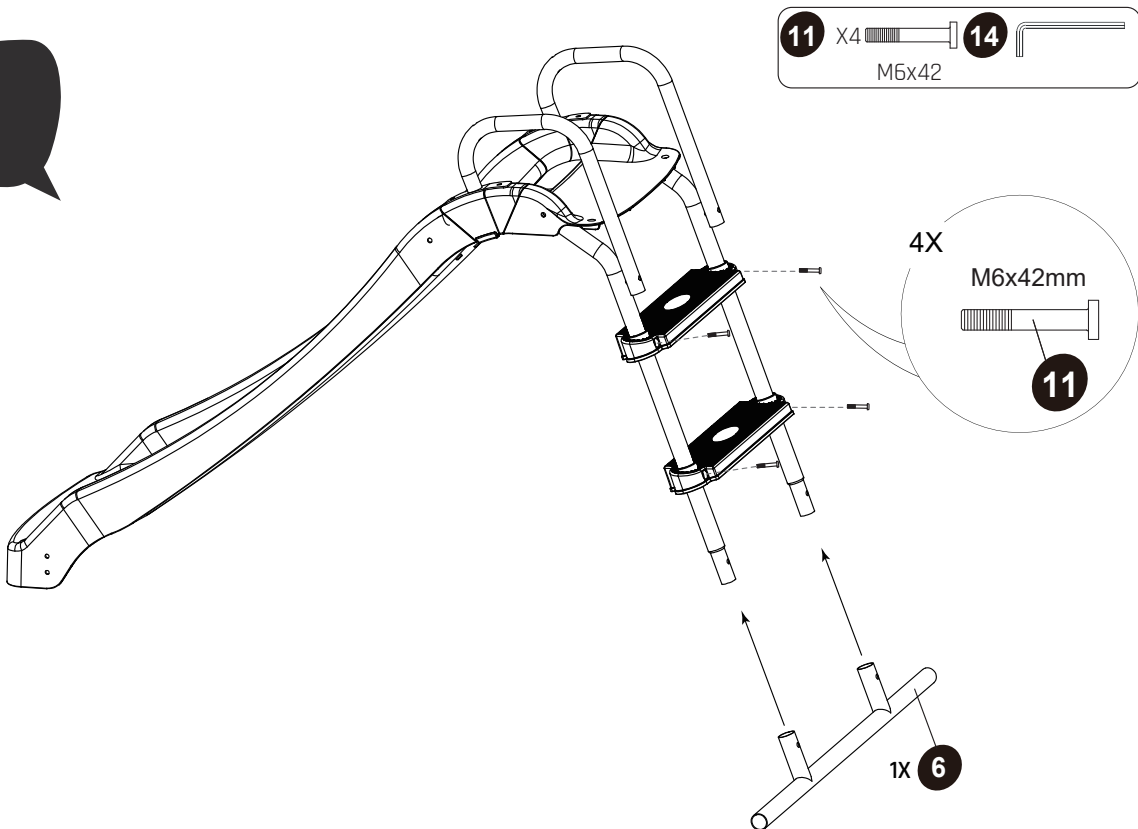

EXIT My First Slide

EXIT My First Slide

EXIT My First Slide

- 1  69.48.21.02 1X
- 2  69.48.21.04 2X*
- 3  69.48.21.06 1X
- 4  69.48.21.03 2X
- 5  69.48.21.01 2X
- 6  69.48.21.05 1X
- 7  69.48.21.80 2X

- 8  Ring 8X
 - 9  M6*55 4X
 - 10  M6*45 4X
 - 11  M6*42 4X
 - 12  M6*32 2X
 - 13  M6 Locking nut 8X
 - 14  Tool 1X
 - 15  Tool 1X
- 69.48.21.90 1X

* BOX REFERENCE: XX.XXX
 PRODUCTION ID: XXX XXX

1

8 X2  $\varnothing 6$
9 X2  M6x55
14 

2

EXIT My First Slide

3

4

5

6

7

- | | | | |
|--------------|--|--------------|---|
| 12 X2 |  | 13 X2 |  |
| | M6x32 | | M6 |
| 14 |  | 15 |  |

8

www.exittoys.com

Contact Information:

Dutch Toys Group B.V.
Edisonstraat 83
7006 RB Doetinchem, The Netherlands