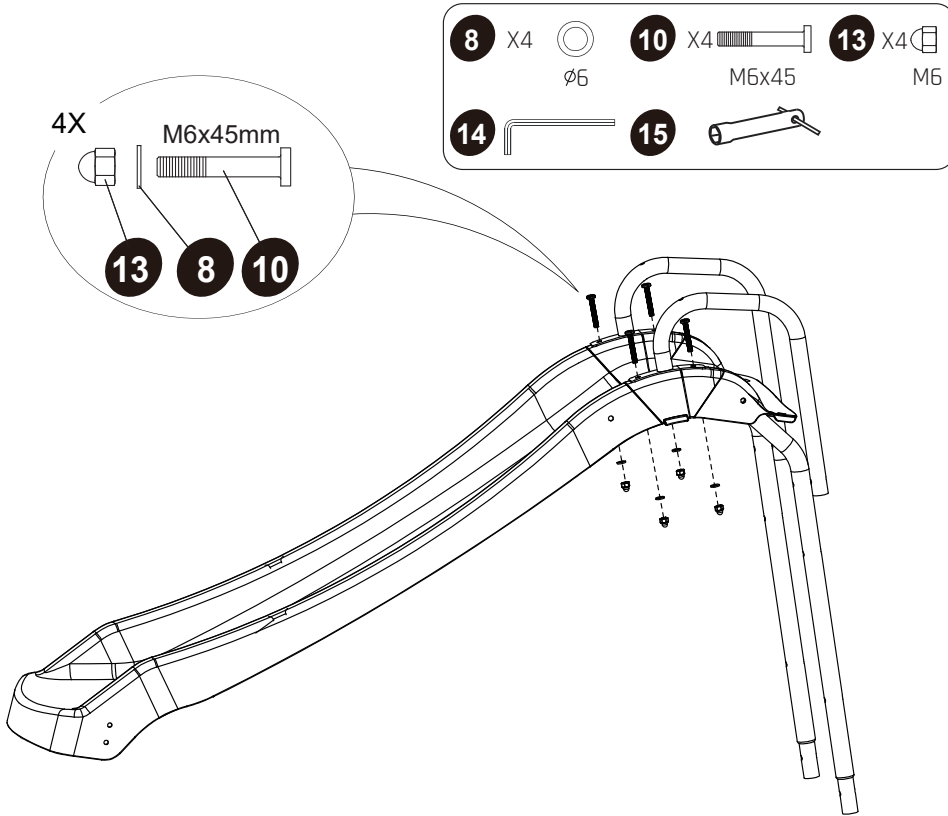

EXIT My First Slide

EXIT My First Slide

EXIT My First Slide

- 1  69.48.21.02 1X
- 2  69.48.21.04 2X*
- 3  69.48.21.06 1X
- 4  69.48.21.03 2X
- 5  69.48.21.01 2X
- 6  69.48.21.05 1X
- 7  69.48.21.80 2X

- 8  Ring 8X
 - 9  M6*55 4X
 - 10  M6*45 4X
 - 11  M6*42 4X
 - 12  M6*32 2X
 - 13  M6 Locking nut 8X
 - 14  Tool 1X
 - 15  Tool 1X
- 69.48.21.90 1X

* BOX REFERENCE: XX.XXX
 PRODUCTION ID: XXX XXX

1

8 X2  $\varnothing 6$
9 X2  M6x55
14 

2

EXIT My First Slide

3

4

5

6

7

- | | | | |
|--------------|--|--------------|---|
| 12 X2 |  | 13 X2 |  |
| | M6x32 | | M6 |
| 14 |  | 15 |  |

8

www.exittoys.com

Contact Information:

Dutch Toys Group B.V.
Edisonstraat 83
7006 RB Doetinchem, The Netherlands