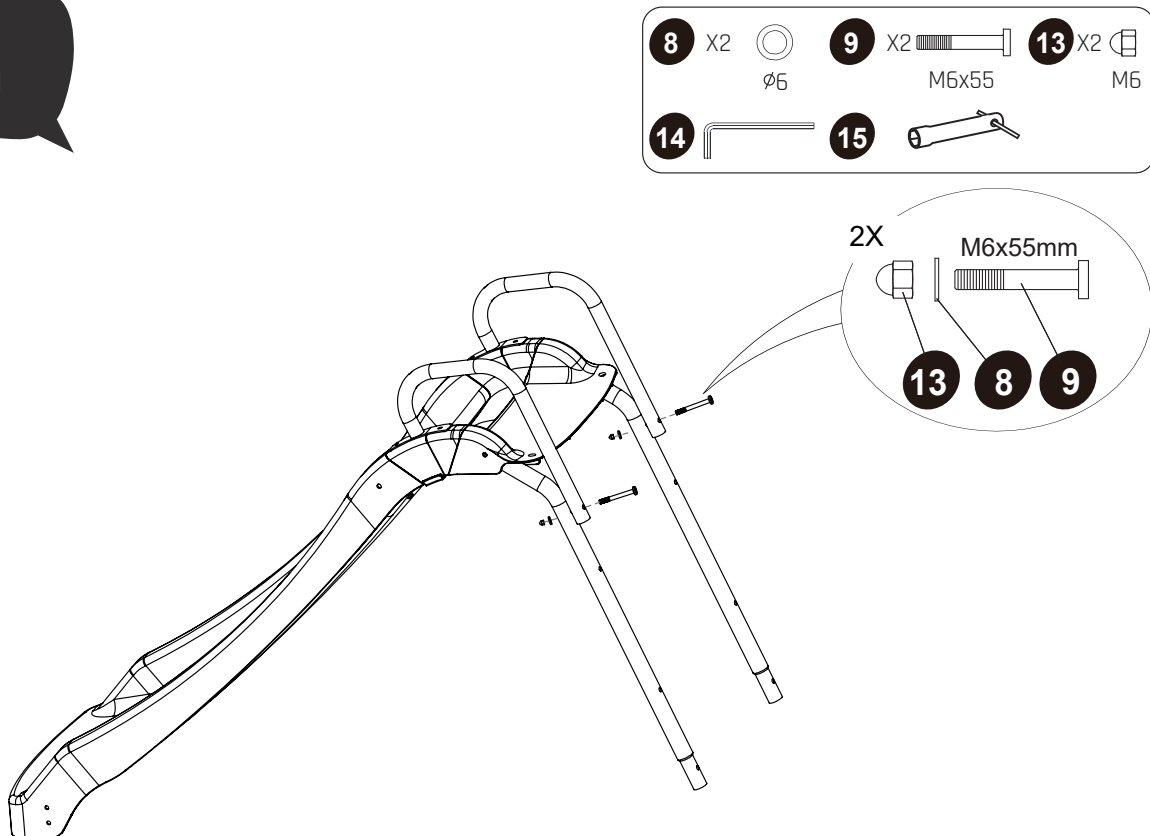

EXIT My First Slide

EXIT My First Slide

EXIT My First Slide

- 1  69.48.21.02 1X
- 2  69.48.21.04 2X*
- 3  69.48.21.06 1X
- 4  69.48.21.03 2X
- 5  69.48.21.01 2X
- 6  69.48.21.05 1X
- 7  69.48.21.80 2X

- 8  Ring 8X
 - 9  M6*55 4X
 - 10  M6*45 4X
 - 11  M6*42 4X
 - 12  M6*32 2X
 - 13  M6 Locking nut 8X
 - 14  Tool 1X
 - 15  Tool 1X
- 69.48.21.90 1X

* BOX REFERENCE: XX.XXX
 PRODUCTION ID: XXX XXX

1

8 X2  $\varnothing 6$
9 X2  M6x55
14 

2

EXIT My First Slide

3

4

5

6

7

- | | | | |
|--------------|--|--------------|---|
| 12 X2 |  | 13 X2 |  |
| | M6x32 | | M6 |
| 14 |  | 15 |  |

8

www.exittoys.com

Contact Information:

Dutch Toys Group B.V.
Edisonstraat 83
7006 RB Doetinchem, The Netherlands