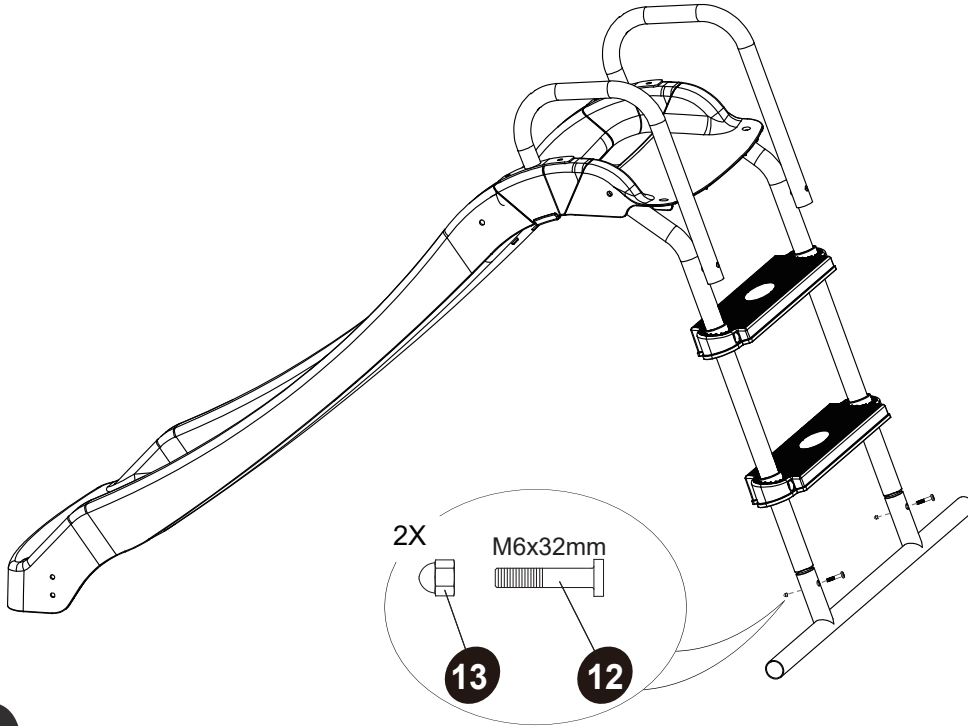

EXIT My First Slide

EXIT My First Slide

EXIT My First Slide

- 1  69.48.21.02 1X
- 2  69.48.21.04 2X*
- 3  69.48.21.06 1X
- 4  69.48.21.03 2X
- 5  69.48.21.01 2X
- 6  69.48.21.05 1X
- 7  69.48.21.80 2X

- 8  Ring 8X
 - 9  M6*55 4X
 - 10  M6*45 4X
 - 11  M6*42 4X
 - 12  M6*32 2X
 - 13  M6 Locking nut 8X
 - 14  Tool 1X
 - 15  Tool 1X
- 69.48.21.90 1X

* BOX REFERENCE: XX.XXX
 PRODUCTION ID: XXX XXX

1

8 X2  $\varnothing 6$
9 X2  M6x55
14 

2

EXIT My First Slide

3

4

5

6

7

- | | | | |
|--------------|--|--------------|---|
| 12 X2 |  | 13 X2 |  |
| | M6x32 | | M6 |
| 14 |  | 15 |  |

8

www.exittoys.com

Contact Information:

Dutch Toys Group B.V.
Edisonstraat 83
7006 RB Doetinchem, The Netherlands