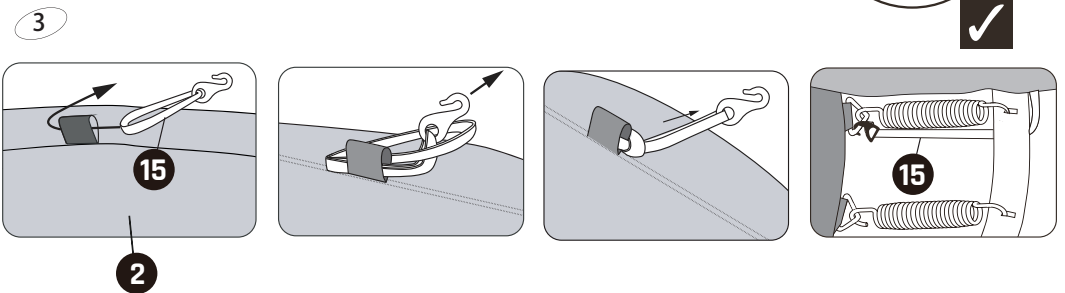

# Trampoline

EXIT Silhouette ø183/ø244/ø305/ø366/ø427

5

6

The first hole

For 6-10ft

For 12-14ft

# Trampoline

EXIT Silhouette ø183/ø244/ø305/ø366/ø427

7

**8**