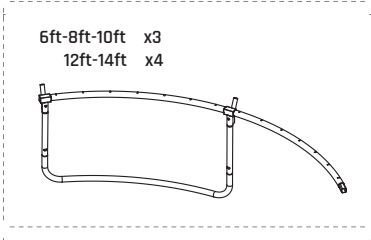

\*

BOX REFERENCE:	XX.XX.X
PRODUCTION ID:	XXX XXX

6ft	63.99.93.06	1X
8ft	63.99.93.08	1X
10ft	63.99.93.10	1X
12ft	63.99.93.12	1X
14ft	63.99.93.14	1X

# Trampoline

EXIT Silhouette  $\varnothing 183/\varnothing 244/\varnothing 305/\varnothing 366/\varnothing 427$

1

2

**3**

**4**

# Trampoline

EXIT Silhouette ø183/ø244/ø305/ø366/ø427

5

6

The first hole

For 6-10ft

For 12-14ft