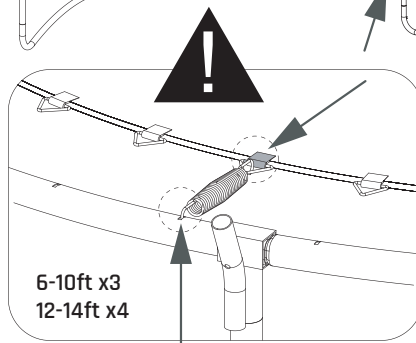

# Trampoline

EXIT Silhouette ø183/ø244/ø305/ø366/ø427

5

6

The first hole

For 6-10ft

For 12-14ft