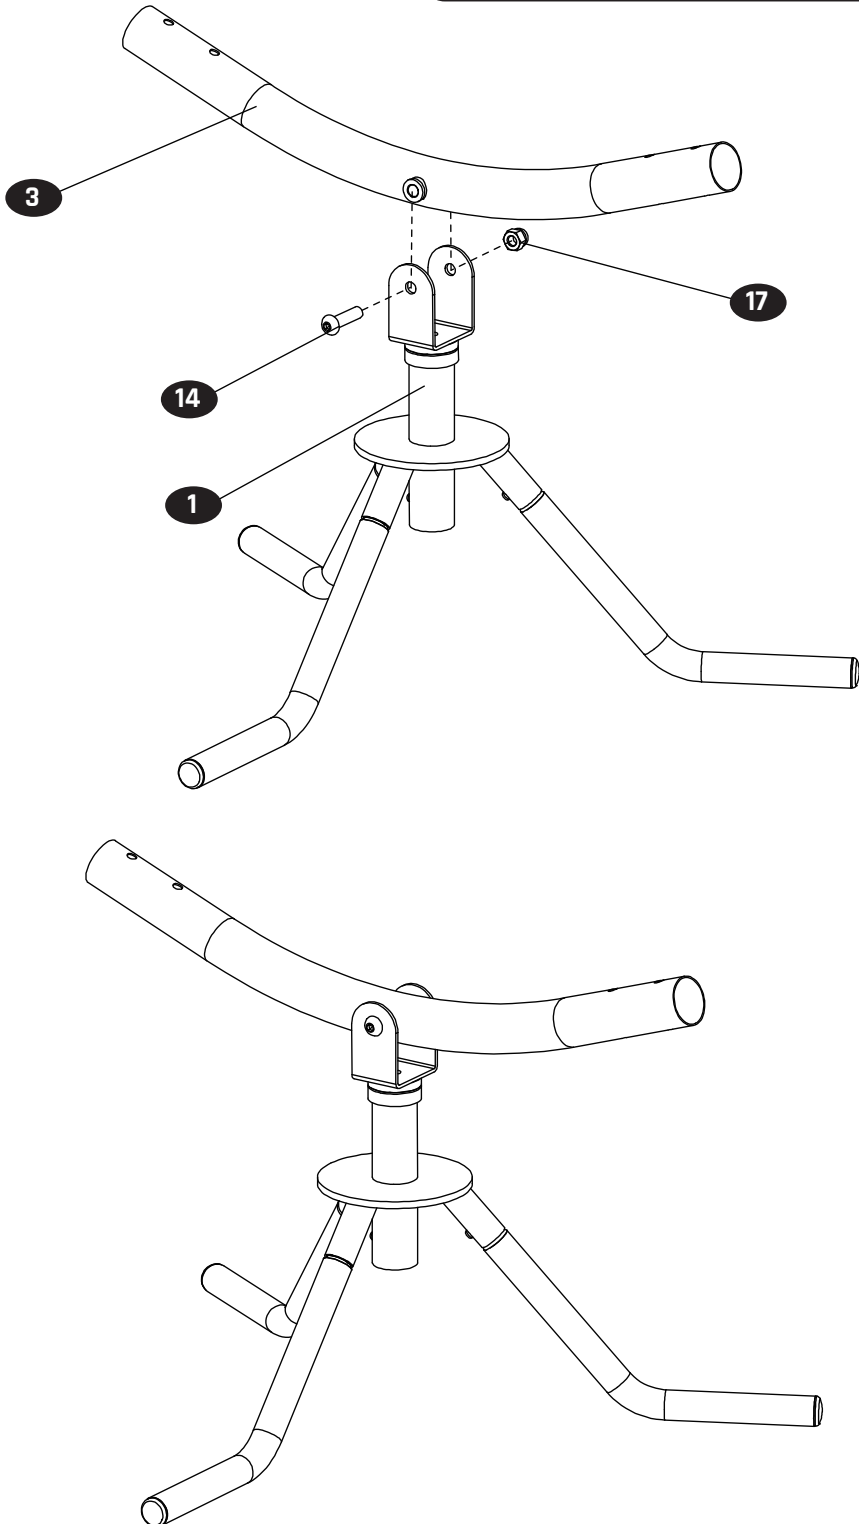

# Seesaw

EXIT Spinner

 **WARNING**  
CHOKING HAZARD  
small parts  
Adult assembly required  
retain for future reference

15

M6X15 2X

16

M8 12X

17

M10 1X

18

M8 4X

**2**

<b>14</b>		<b>17</b>		
	M10X75	1X	M10	1X

3

4

**5**

<b>13</b>		<b>16</b>	
	M8X62	4X	M8
			4X

**6**

<b>11</b>		<b>19</b>		<b>18</b>	
	M8X17	4X	M8	4X	M8
					4X